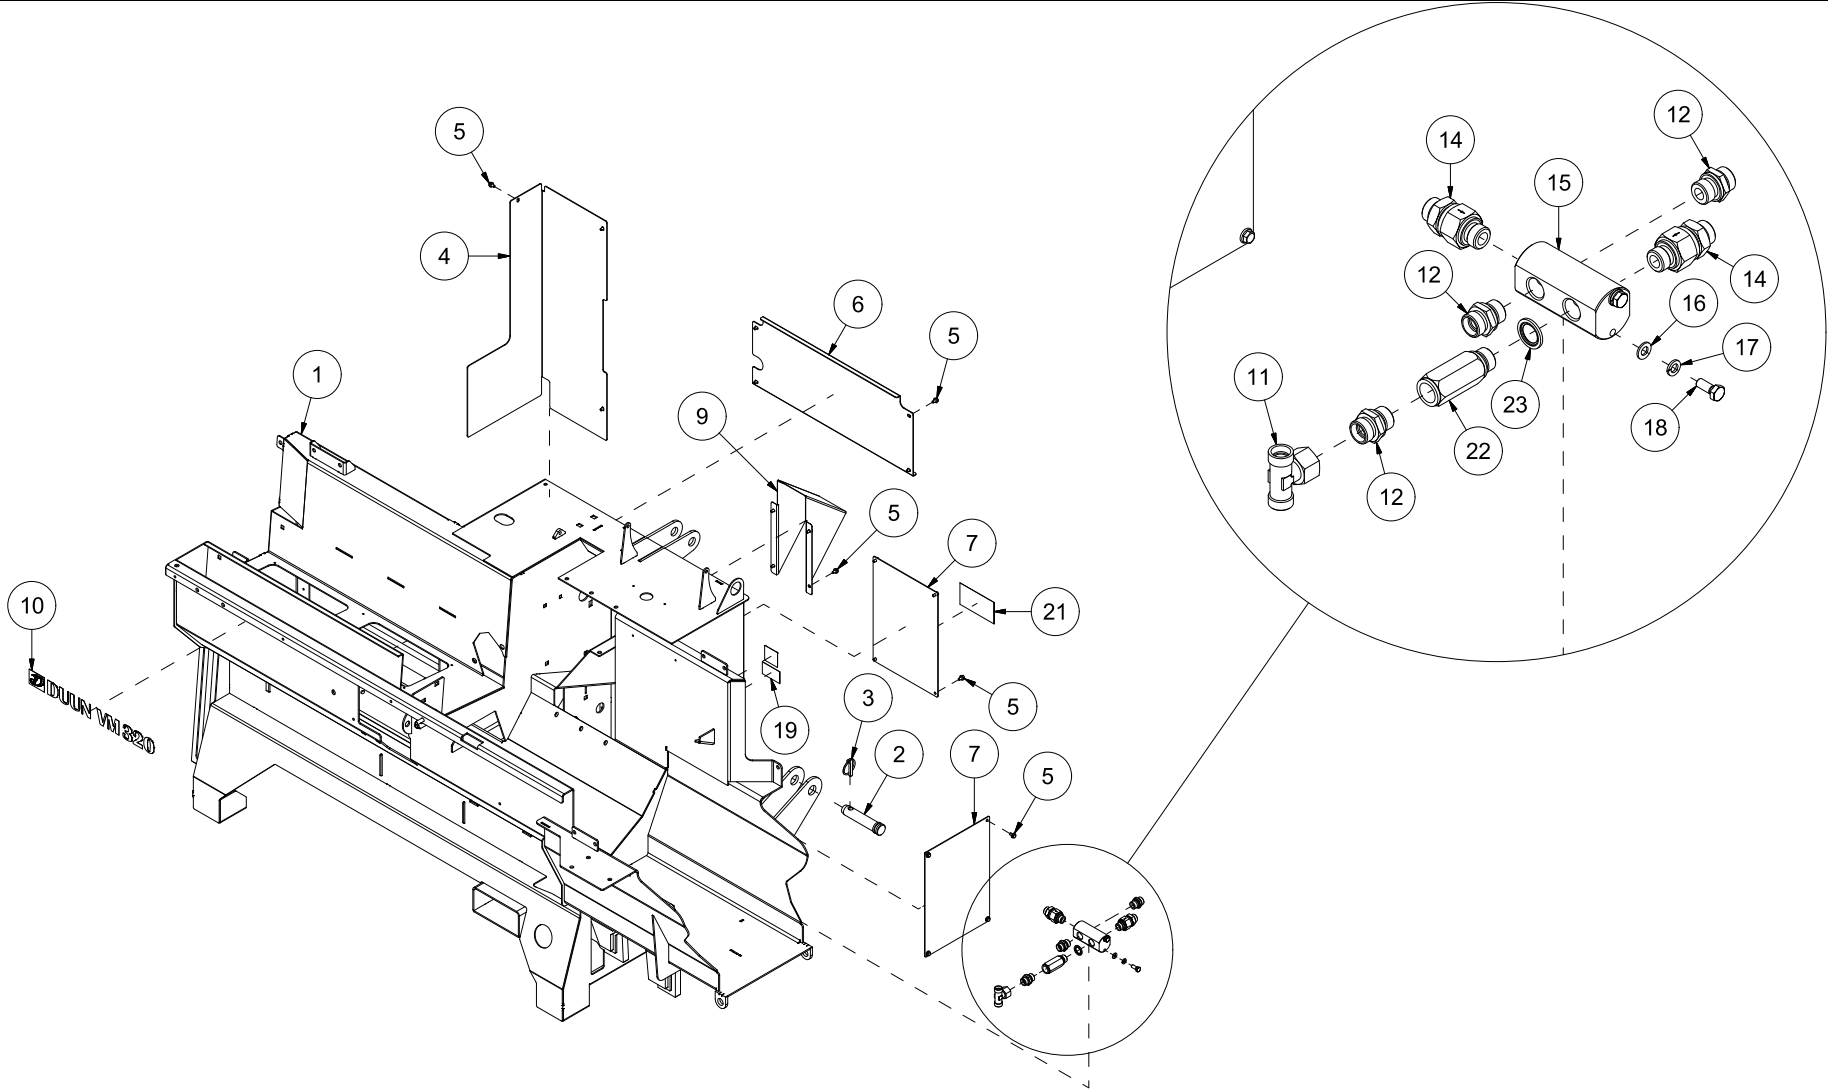

VM320 Spare parts catalogue

Serial number: from 150001 | up to 150003

Content	2
41328001 Chassis.....	4
41328002 Log stop.....	6
41328003 Saw (page 1).....	8
41328003 Saw (page 2).....	10
41328003 Saw (page 3).....	12
41328004 Feed table	14
41328005 Splitting ram.....	16
41328006 Conveyor (page 1).....	18
41328006 Conveyor (page 2).....	20
41328006 Conveyor (page 3).....	22
41328007 Hydraulic tank	24
41328008 Log holder	26
41328009 Cover	28
41328010 Knife and splitting knife adjustment.....	30
41328011 Cane stand outlet.....	32
41328012 Gearbox and pump	34

Pos	Qty	Article no	Designation
1	1	14132001	Chassis VM320
2	2	2551730	Drawbar bolt cat. 2 Ø28x95
3	2	2556142	Locking pin Ø10x40
4	1	14132070	Cover
5	19	2451196	Hexagon screw with flange M6x10 ElZn 8.8 DIN 6921
6	1	14132071	Cover
7	2	14132085	Cover
9	1	14131121	Funnel
10	1	2935145	Sticker VM320
11	1	2957775	T-hexagon nipple EVTK 15L
12	3	2957768	Hexagon nipple GEK BSP 1/2" L15 ED
14	2	2955295	Non return valve 0,5 Bar
15	1	14132074	Manifold
16	2	2531047	Washer M8 ElZn DIN 125
17	2	2534047	Spring washer M8 ElZn DIN 127
18	2	2422244	Hexagon screw M8x20 ElZn 8.8 DIN 933
19	1	2935063	Sticker 68x40 CE
21	1	2935131	Sticker 132x72 400 approx.
22	1	14132128	Non return valve
23	1	2957861	Hydraulic packing 1/2"