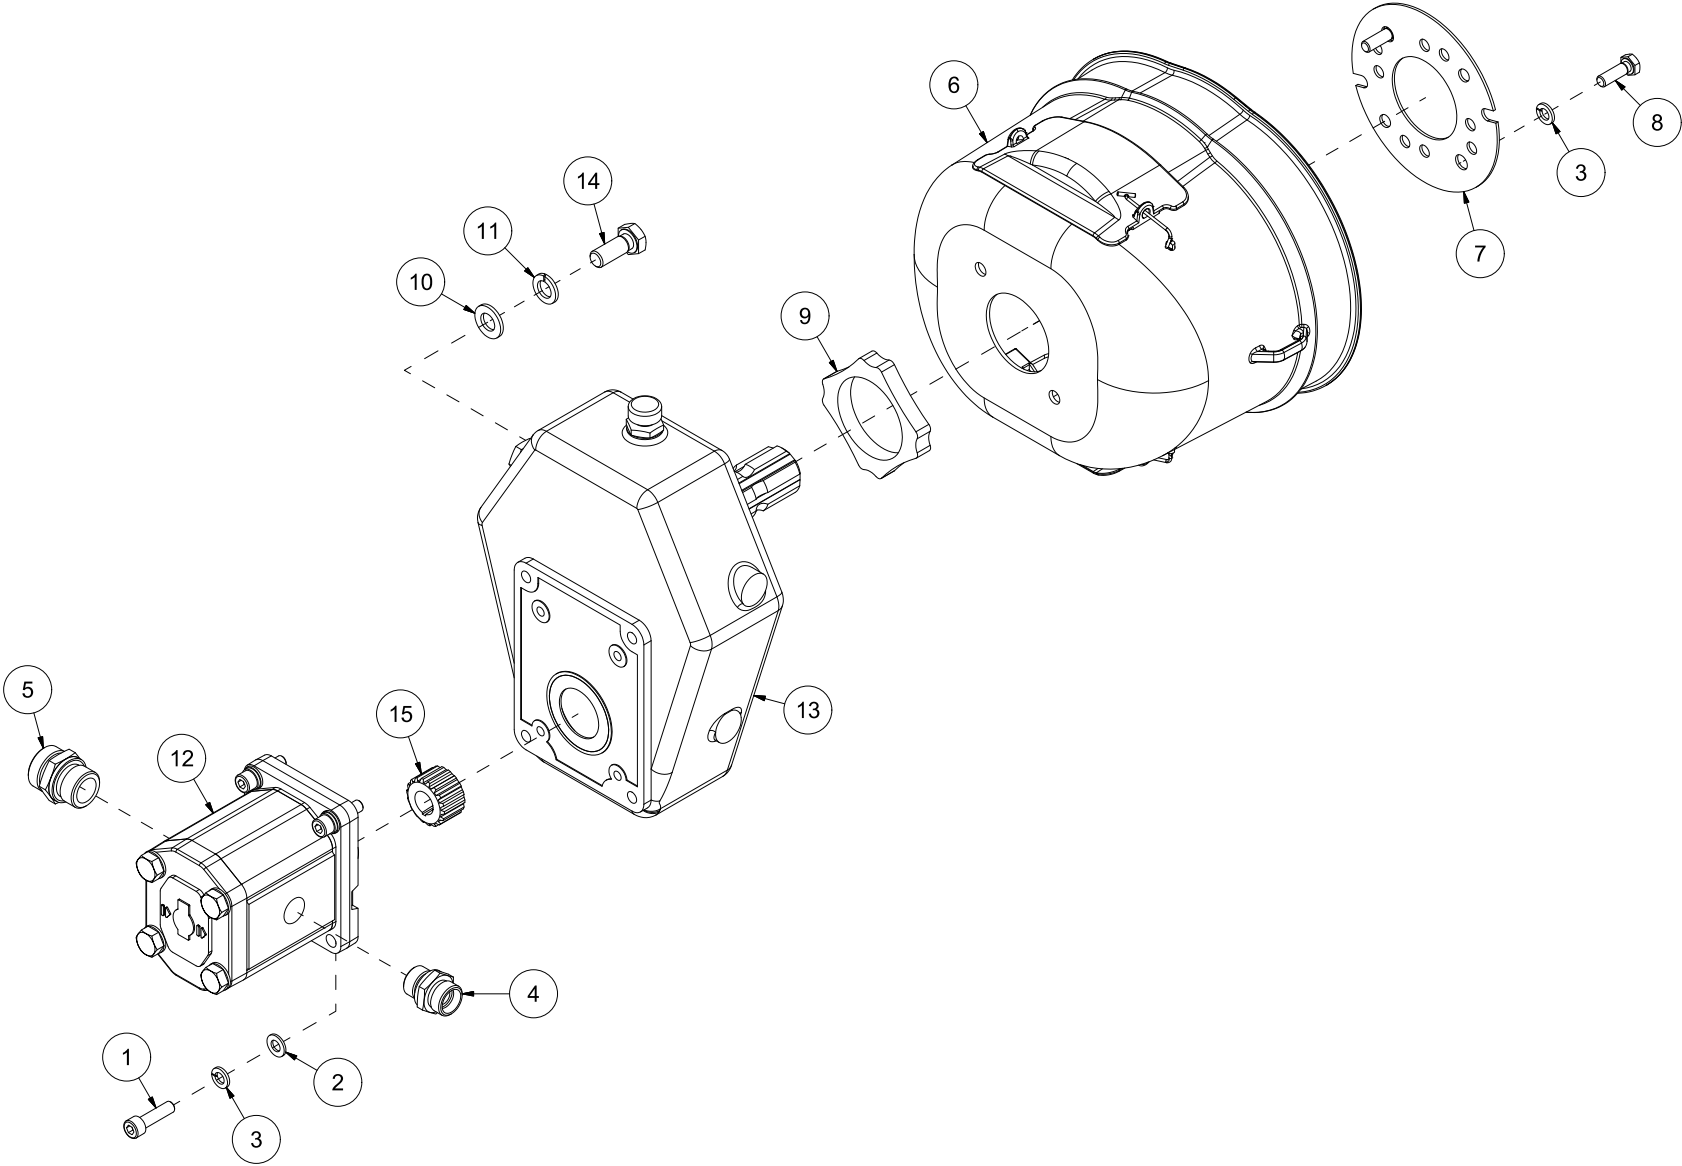

Pos	Qty	Article no	Designation
1	4	2477248	Unbraco cylinder screw M8x30 ElZn DIN 912
2	4	2531047	Washer M8 ElZn DIN 125
3	6	2534047	Spring washer M8 ElZn DIN 127
4	1	2957768	Hexagon nipple GEK BSP 1/2" L15 ED
5	1	2957773	Hexagon nipple GEK BSP 3/4" L22 ED
6	1	14120267	Protection funnel
7	1	1312379	Fixing plate for protection funnel
8	2	2422246	Hexagon screw M8x25 ElZn 8.8 DIN 933
9	1	14120266	Protecting plate
10	4	2531069	Washer M12 ElZn DIN 125
11	4	2534069	Spring washer M12 ElZn DIN 127
12	1	2955549	Cog wheel pump single 23
13	1	2961009	Gearbox 1:3,8
14	4	2422348	Hexagon screw M12x30 ElZn 8.8 DIN 933
15	1	2961200	Screw for gearbox ML52
16	0,35 l	5310110	Gear oil