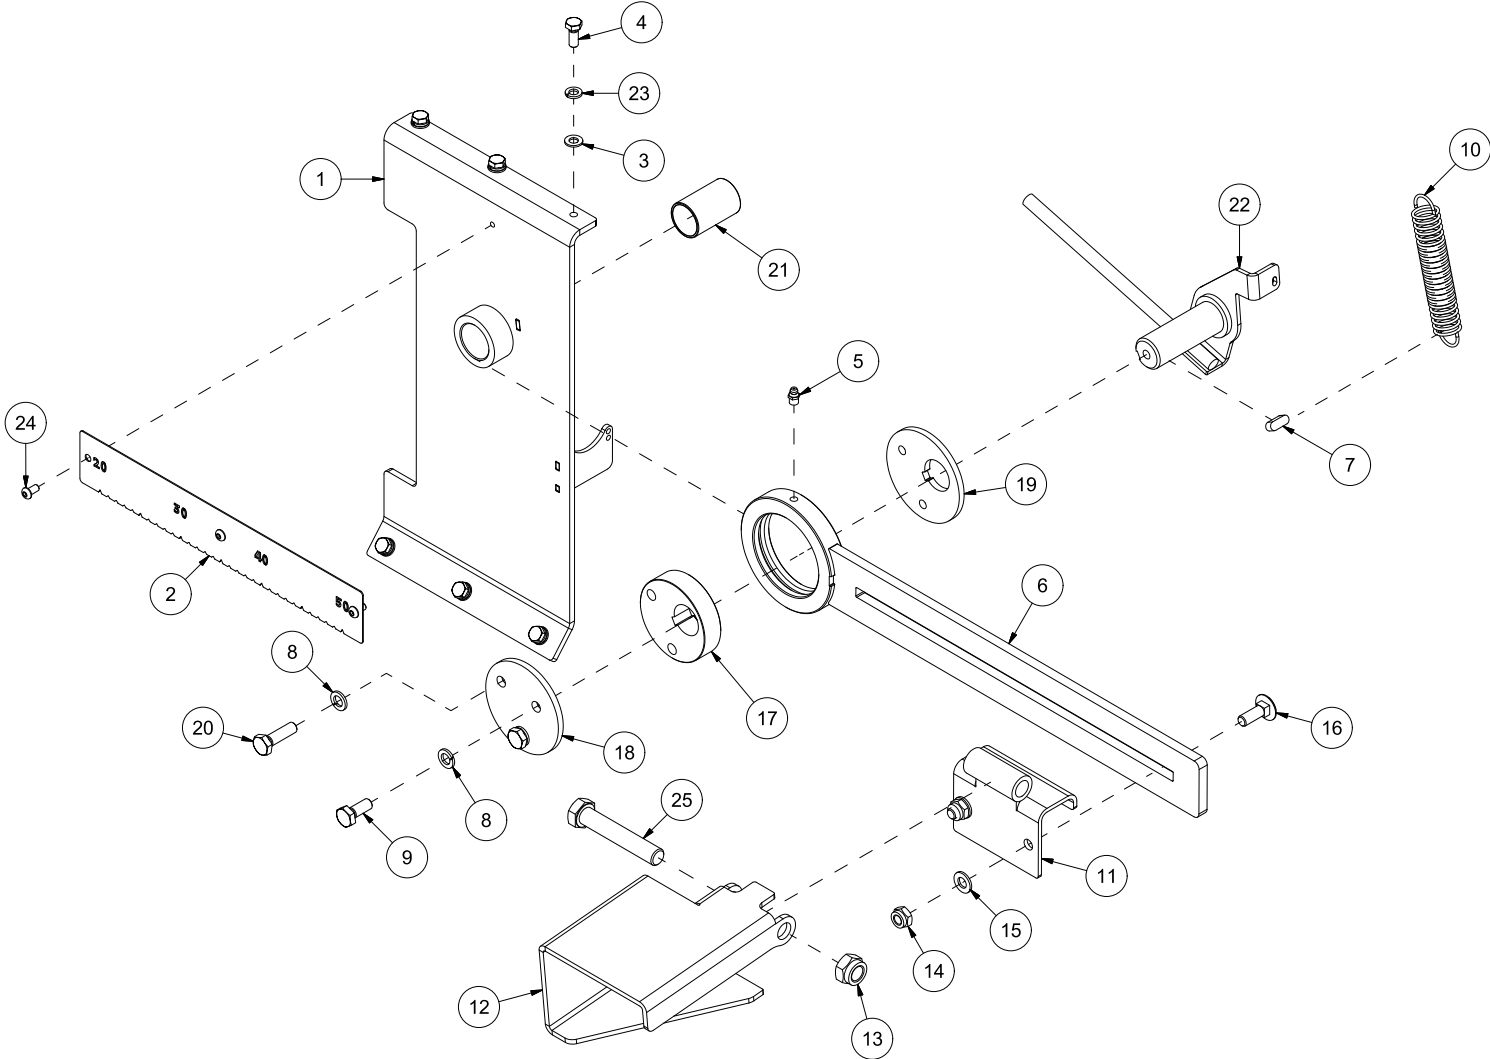

VM320 Spare parts catalogue

Serial number: from 150001 | up to 150003

Content	2
41328001 Chassis.....	4
41328002 Log stop.....	6
41328003 Saw (page 1).....	8
41328003 Saw (page 2).....	10
41328003 Saw (page 3).....	12
41328004 Feed table	14
41328005 Splitting ram.....	16
41328006 Conveyor (page 1).....	18
41328006 Conveyor (page 2).....	20
41328006 Conveyor (page 3).....	22
41328007 Hydraulic tank	24
41328008 Log holder	26
41328009 Cover	28
41328010 Knife and splitting knife adjustment.....	30
41328011 Cane stand outlet.....	32
41328012 Gearbox and pump	34

Pos	Qty	Article no	Designation
1	1	14132001	Chassis VM320
2	2	2551730	Drawbar bolt cat. 2 Ø28x95
3	2	2556142	Locking pin Ø10x40
4	1	14132070	Cover
5	19	2451196	Hexagon screw with flange M6x10 ElZn 8.8 DIN 6921
6	1	14132071	Cover
7	2	14132085	Cover
9	1	14131121	Funnel
10	1	2935145	Sticker VM320
11	1	2957775	T-hexagon nipple EVTK 15L
12	3	2957768	Hexagon nipple GEK BSP 1/2" L15 ED
14	2	2955295	Non return valve 0,5 Bar
15	1	14132074	Manifold
16	2	2531047	Washer M8 ElZn DIN 125
17	2	2534047	Spring washer M8 ElZn DIN 127
18	2	2422244	Hexagon screw M8x20 ElZn 8.8 DIN 933
19	1	2935063	Sticker 68x40 CE
21	1	2935131	Sticker 132x72 400 approx.
22	1	14132128	Non return valve
23	1	2957861	Hydraulic packing 1/2"