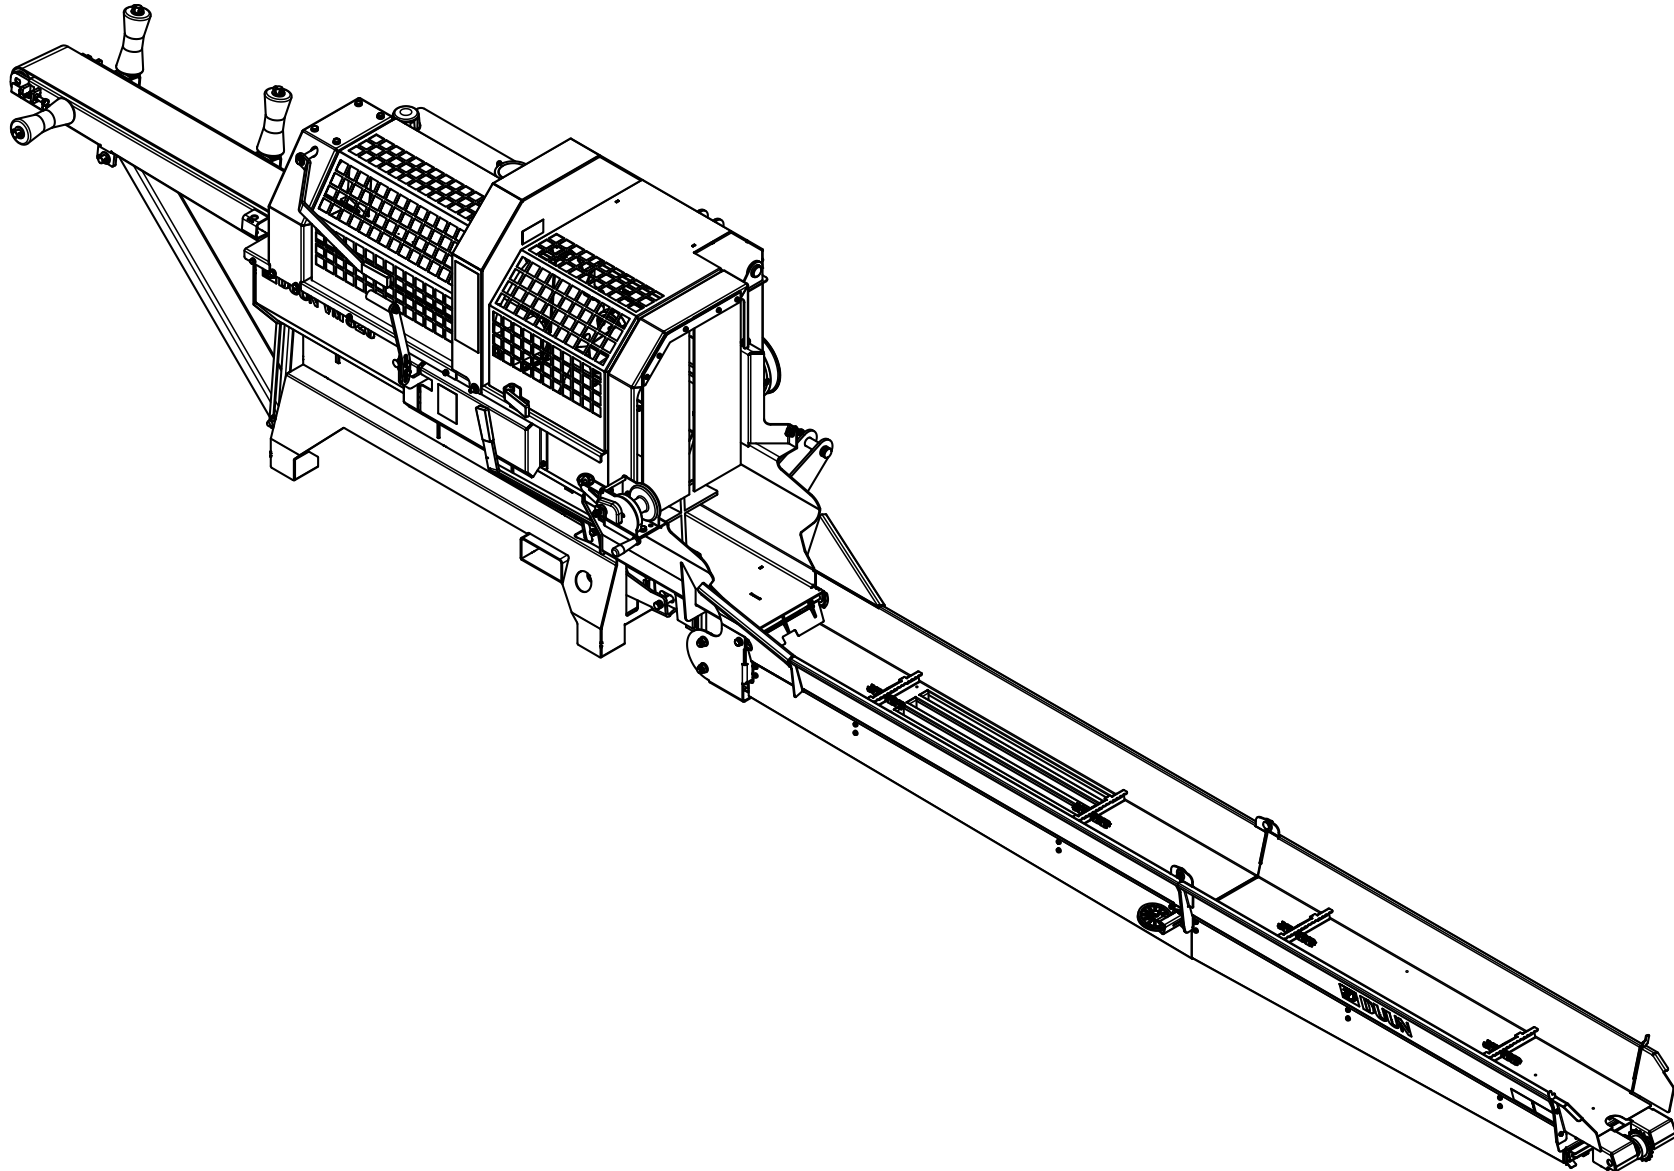

VM320 Spare parts catalogue

Serial number: from 150001 | up to 150003

Content	2
41328001 Chassis.....	4
41328002 Log stop.....	6
41328003 Saw (page 1).....	8
41328003 Saw (page 2).....	10
41328003 Saw (page 3).....	12
41328004 Feed table	14
41328005 Splitting ram.....	16
41328006 Conveyor (page 1).....	18
41328006 Conveyor (page 2).....	20
41328006 Conveyor (page 3).....	22
41328007 Hydraulic tank	24
41328008 Log holder	26
41328009 Cover	28
41328010 Knife and splitting knife adjustment.....	30
41328011 Cane stand outlet.....	32
41328012 Gearbox and pump	34