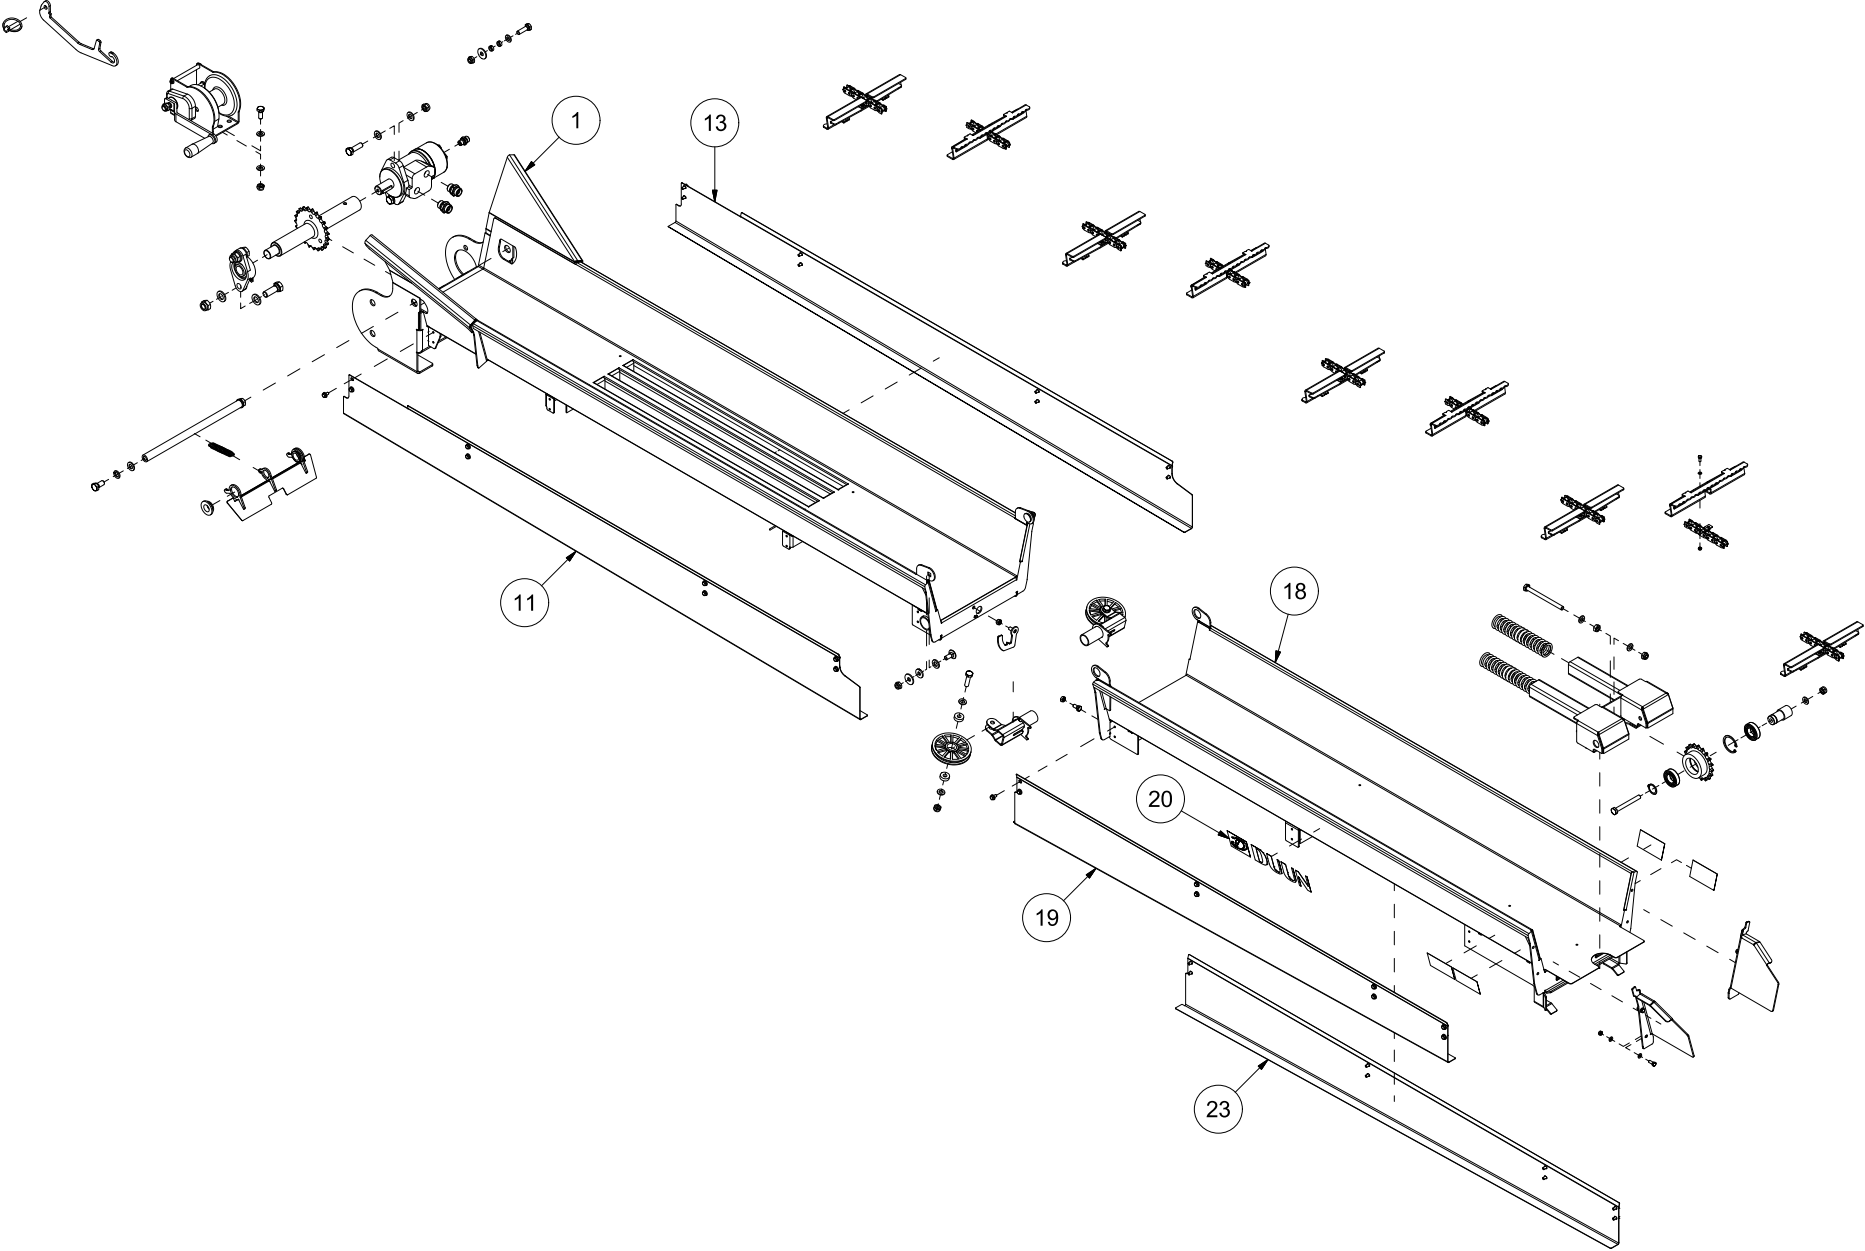

Pos	Qty	Article no	Designation
1	1	14132046	
2	2	2344330	Locking screw M10x25 ElZn 8.8 DIN 603
3	3	2533060	Body washer M10 ElZn DIN 9021
4	10	2483610	Locking nut M10 ElZn DIN 985
5	2	1411531	Bearing washer
6	8	2531069	Washer M12 ElZn DIN 125
7	1	2954169	Flange bearing UCFL 205 25mm
8	1	2955513	Hydraulics motor 315 ccm
9	2	14132059	
10	1	14132060	
11	1	14132063	
12	32	2451196	Hexagon screw with flange M6x10 ElZn 8.8 DIN 6921
13	1	14132064	
14	4	2531078	Washer M16 ElZn DIN 125
15	2	2422491	Hexagon screw M16x45 ElZn 8.8 DIN 933
16	2	2483611	Locking nut M12 ElZn DIN 985
17	2	2422352	Hexagon screw M12x40 ElZn 8.8 DIN 933
18	1	14132047	
19	1	14132056	
20	1	2935071	Sticker Duun H60
21	2	2935034	Sticker 90x48 Hanging ribbon
22	2	2935088	Sticker 90x48 Risk of hand crushing
23	1	14132057	
24	2	2912085	Pressure spring Dt5,5 Di29 L200 St
25	1	14132051	Chain tensioner
26	1	2422319	Hexagon screw M10x130 ElZn 8.8 DIN 931
27	1	2481610	Hexagon nut M10 ElZn DIN 934
28	1	14132051	Chain wheel 5/8" Z19 Ø47,0
29	1	2553247	Seeger ring I 47x2,0 DIN 471
30	1	14120082	Shaft
31	1	2422315	Hexagon screw M10x90 ElZn 8.8 DIN 931
32	1	2553125	Seeger ring A 25x1,2 DIN 471
33	2	2951124	Ball bearing 6005 2RS 25x47x12 DIN 625
34	9	14132053	
35	18	2483607	Locking nut M5 ElZn DIN 985

Pos	Qty	Article no	Designation
36	18	2422162	Hexagon screw M5x12 ElZn 8.8 DIN 933
37	18	2531029	Washer M5 ElZn DIN 125
38	1	14132058	
39	1	14132061	
40	1	14132062	
41	2	2422346	Hexagon screw M12x25 ElZn 8.8 DIN 933
42	2	2534069	Spring washer M12 ElZn DIN 127
43	2	14132066	
44	2	2957768	Hexagon nipple GEK BSP 1/2" L15 ED
45	1	2966105	Winch 500 kg with brake and wire
46	3	2422297	Hexagon screw M10x25 ElZn 8.8 DIN 933
47	2	14120187	Washer
48	1	14132077	
49	1	2556142	Locking pin Ø10x40
50	2	2481609	Hexagon nut M8 ElZn DIN 934
51	2	2422240	Hexagon screw M8x16 ElZn 8.8 DIN 933
52	1	14132100	
53	1	2483609	Locking nut M8 ElZn DIN 985
54	2	2245011	Pulley, plastic
55	2	2422303	Hexagon screw M10x40 ElZn 8.8 DIN 931
56	4	1411284	Inlay in pulley
57	1	14120374	Extension spring L70
58	1	14132101	
59	1	14132102	
60	8	2531039	Washer M6 ElZn DIN 125
61	4	2483608	Locking nut M6 ElZn DIN 985
62	4	2422200	Hexagon screw M6x16 ElZn 8.8 DIN 933
63	1	2957754	Hexagon nipple GEK BSP 1/4" L10 ED
64	1	2422301	Hexagon screw M10x35 ElZn 8.8 DIN 933
65	2	2483613	Locking nut M16 ElZn DIN 985
66	14	2531060	Washer M10 ElZn DIN 125