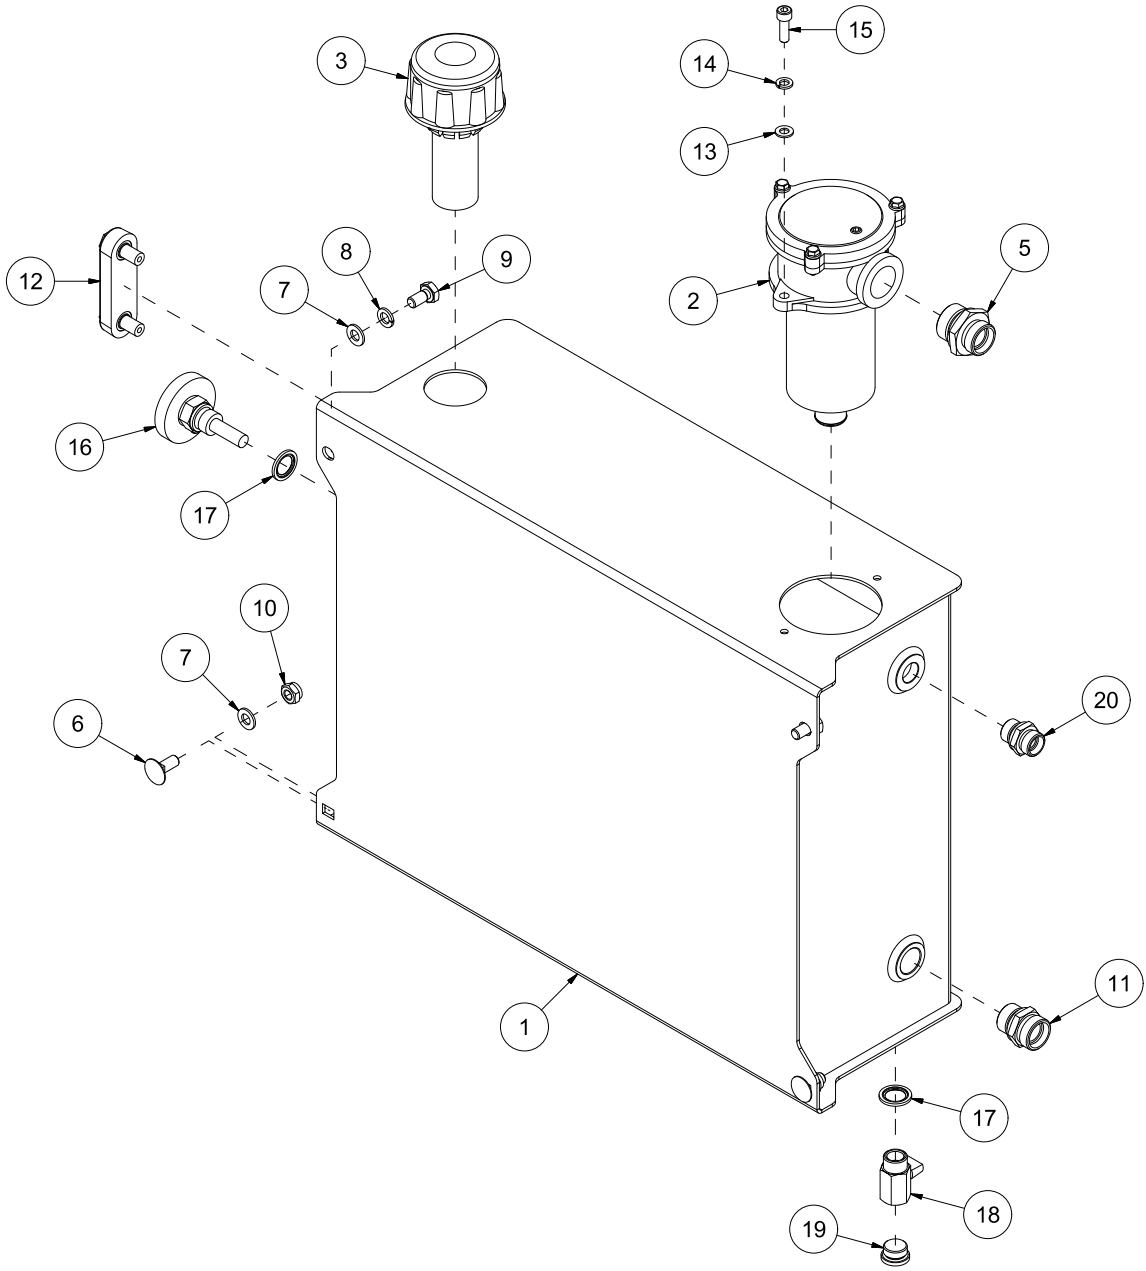

Pos	Ant	Article no	Designation
1	1	14132004	Hydraulic oil tank
2	1	2251064	Return filter
3	1	2931018	Filling cap
4	43,0 l	5310180	Hydraulic oil
5	1	2957781	Hexagon nipple GEK BSP 1" L22 ED
6	2	2344330	Locking screw M10x25 ElZn 8.8 DIN 603
7	4	2531060	Washer M10 ElZn DIN 125
8	2	2534060	Spring washer M10 ElZn DIN 127
9	2	2422295	Hexagon screw M10x20 ElZn 8.8 DIN 933
10	2	2483610	Locking nut M10 ElZn DIN 985
11	1	2957773	Hexagon nipple GEK BSP 3/4" L22 ED
12	1	2957821	Sight glass M12 L-76mm
13	2	2531047	Washer M8 ElZn DIN 125
14	2	2534047	Spring washer M8 ElZn DIN 127
15	2	2472315	Unbraco cylinder screw M8x25 ElZn DIN 912
16	1	2957825	Thermometer
17	2	2957861	Hydraulic gasket 1/2"
18	1	2957601	Ball valve mini 1/2" in/out thread
19	1	2957421	Plug 1/2" w/Gasketed brass chrome
20	1	2957768	Hexagon nipple GEK BSP 1/2" L15 ED

Serial number: 150001 - 150003