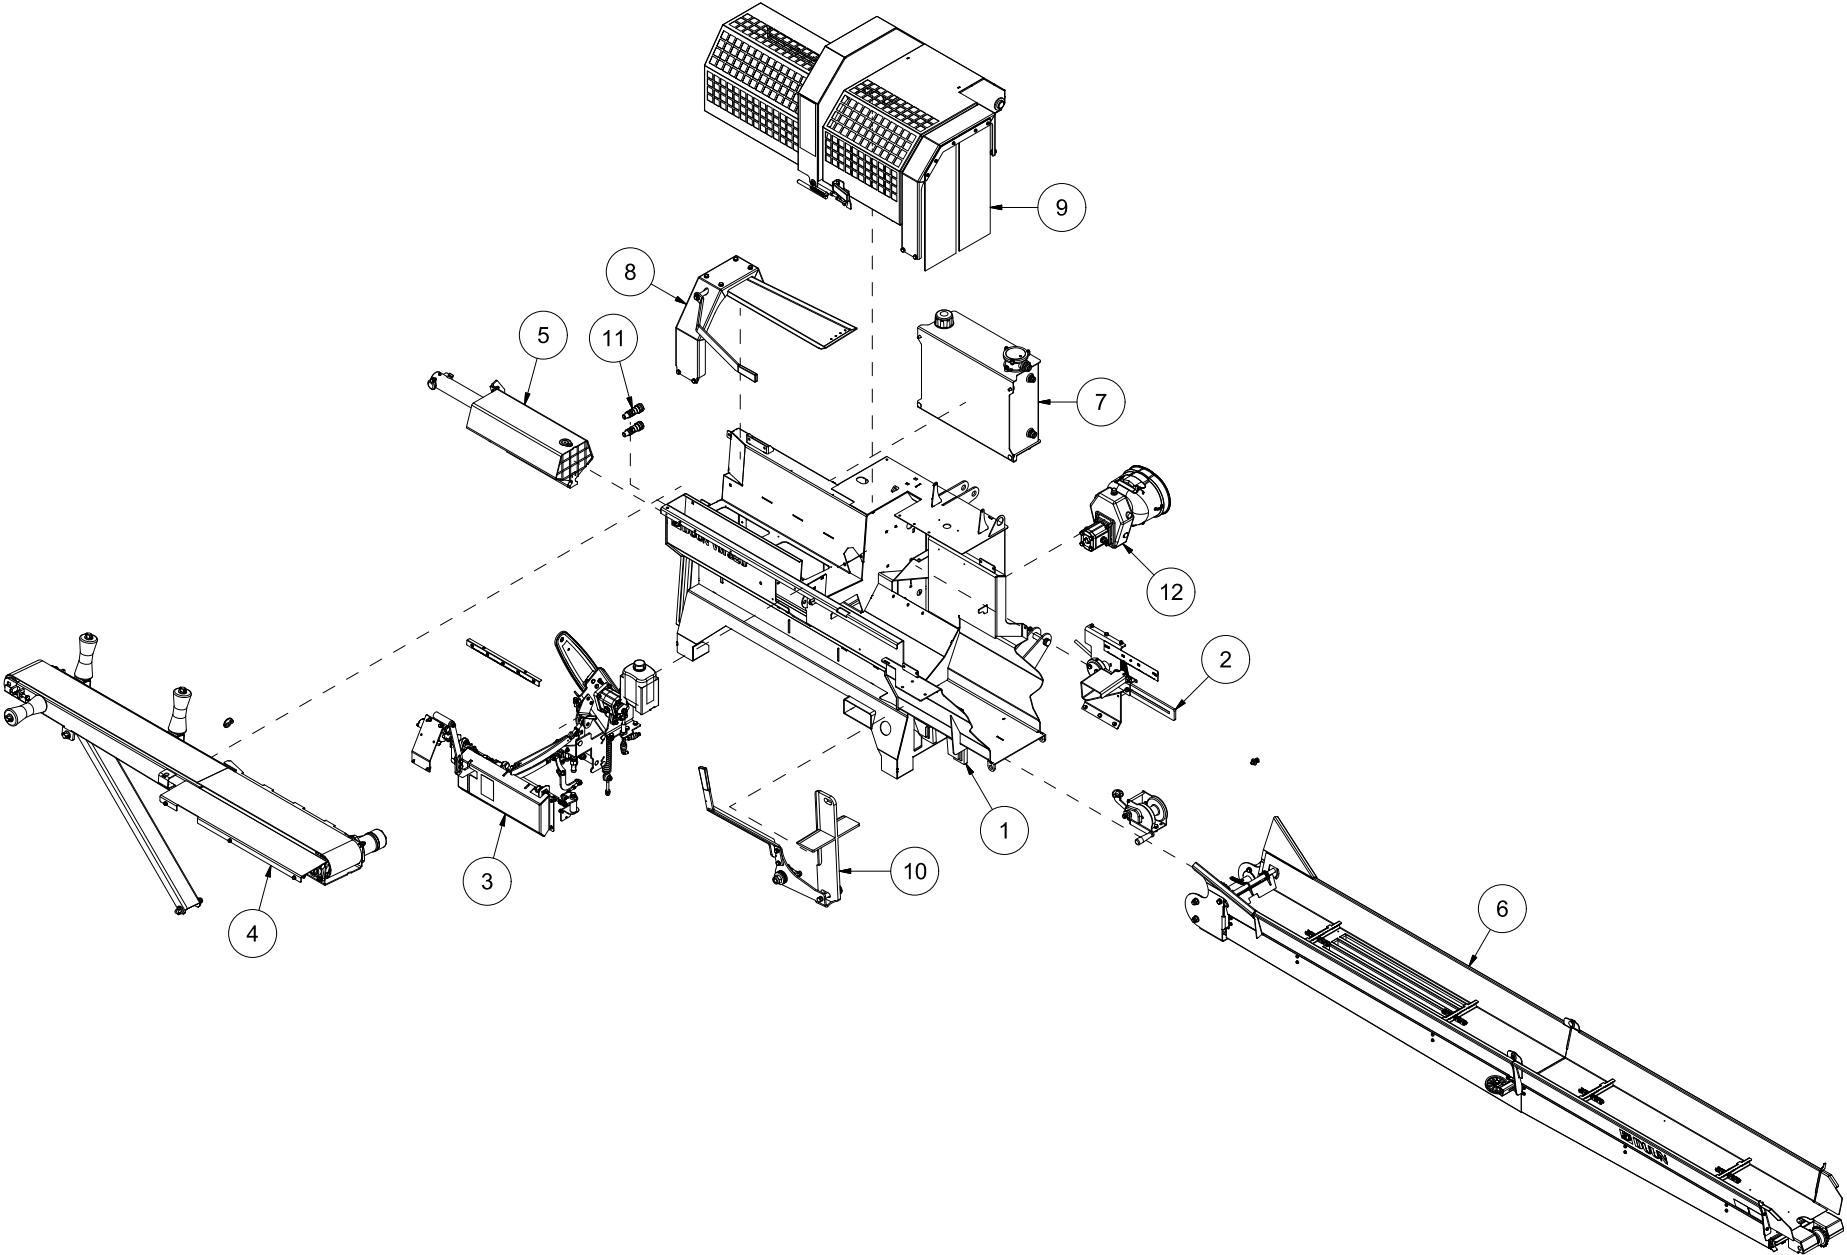

VM320 Spare parts catalogue

Serial number: from 150001 | up to 150003

Content	2
41328001 Chassis.....	4
41328002 Log stop.....	6
41328003 Saw (page 1).....	8
41328003 Saw (page 2).....	10
41328003 Saw (page 3).....	12
41328004 Feed table	14
41328005 Splitting ram.....	16
41328006 Conveyor (page 1).....	18
41328006 Conveyor (page 2).....	20
41328006 Conveyor (page 3).....	22
41328007 Hydraulic tank	24
41328008 Log holder	26
41328009 Cover	28
41328010 Knife and splitting knife adjustment.....	30
41328011 Cane stand outlet.....	32
41328012 Gearbox and pump	34

Pos	Qty	Article no	Designation
1	1	14132001	Chassis VM320
2	2	2551730	Drawbar bolt cat. 2 Ø28x95
3	2	2556142	Locking pin Ø10x40
4	1	14132070	Cover
5	19	2451196	Hexagon screw with flange M6x10 ElZn 8.8 DIN 6921
6	1	14132071	Cover
7	2	14132085	Cover
9	1	14131121	Funnel
10	1	2935145	Sticker VM320
11	1	2957775	T-hexagon nipple EVTK 15L
12	3	2957768	Hexagon nipple GEK BSP 1/2" L15 ED
14	2	2955295	Non return valve 0,5 Bar
15	1	14132074	Manifold
16	2	2531047	Washer M8 ElZn DIN 125
17	2	2534047	Spring washer M8 ElZn DIN 127
18	2	2422244	Hexagon screw M8x20 ElZn 8.8 DIN 933
19	1	2935063	Sticker 68x40 CE
21	1	2935131	Sticker 132x72 400 approx.
22	1	14132128	Non return valve
23	1	2957861	Hydraulic packing 1/2"